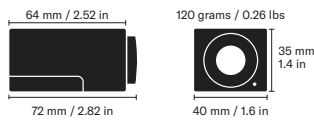

Huddly IQ

Main Unit, USB 3 Type C to A Cable 2.0m, Compliance Information

Options

- Huddly Wedge Bracket
- USB 3 Type C to C Cable 0.6m
- USB 3 Type C to A Cable 0.6m
- USB 3 Type Angled C to A Cable 2.0m
- USB 3 AOC Cable, AM-AF, L=5m
- USB 3 AOC Cable, AM-AF, L=10m
- USB 3 AOC Cable, AM-AF, L=15m