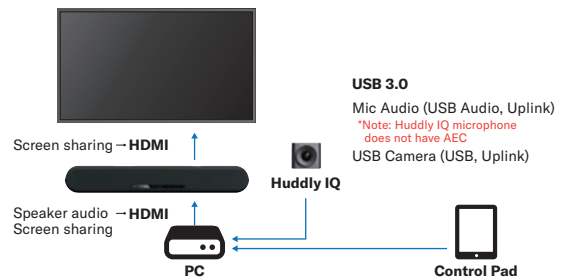

One-stop solution from purchase to support

- Simple purchase order and consolidated support window with reliability from Yamaha team

COMPONENTS

Yamaha ESB-1080

Main Unit, Remote Control, Power Code, Optical Digital Audio Cable, Mounting Template, Spacers (x2/sheet), Owner's Manual

Huddly IQ

Main Unit, USB 3 Type C to A Cable 2.0m, Compliance Information

Options

- Huddly Wedge Bracket
- USB 3 Type C to C Cable 0.6m
- USB 3 Type C to A Cable 0.6m
- USB 3 Type Angled C to A Cable 2.0m
- USB 3 AOC Cable, AM-AF, L=5m
- USB 3 AOC Cable, AM-AF, L=10m
- USB 3 AOC Cable, AM-AF, L=15m

CONFIGURATIONS

BYOD Solution Configuration With

Room Solution Configuration With

BASIC SPECIFICATIONS

Sound Bar: Yamaha ESB-1080

General	
Power Source	27 W
Connectivity	HDMI 1 in/1 out, Digital Optical 1 in, Analog Audio 1 in, Subwoofer output, Bluetooth
Mode Change	Normal mode, Hotel mode, Conference mode
Speaker	
Speaker Unit	2-1/8" cone woofer x 2, 3" built-in subwoofer x 2, 1" dome tweeter x 2
Output Power	120 W total power: 30 W x 2 + 60 W built-in subwoofer
Speaker Frequency Response	2-1/8" cone woofer: 160Hz-20kHz, 3" built-in subwoofer: 60Hz-160Hz, 1" dome tweeter: 4kHz-23kHz

AI-powered USB Conference Camera: Huddly IQ

General	
Power Source	USB bus power
Support OS	Linux/Chrome/Windows 8, 8.1, 10 / MacOS 10.x, 9.x compatible
Connectivity	USB (SuperSpeed USB 3.0)
Microphone	
Microphones	Beamforming microphone array (5 mic array)
Microphone Coverage	6m
Camera	
Field of View	150° diagonal, 120° horizontal, 90° vertical
Aperture	f/2.8
Camera Sensor	12 Megapixels Sony IMX577 1/2.3" CMOS Sensor
Video Output Resolution	HD 1080 30fps
PTZ	Digital Pan/Tilt/Zoom with lossless digital zoom
UVC Support	UVC 1.1 Compatible (support over USB 3.1)
Other Features	Autozoom (genius framing), Visual Noise Filtering, Real-Time Dewatering, People Counting