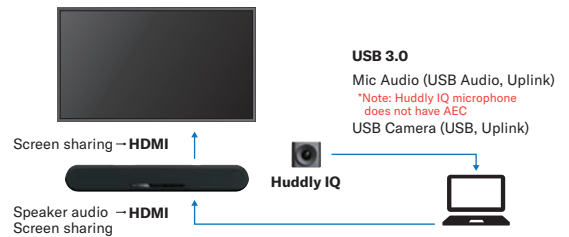

One-stop solution from purchase to support

- Simple purchase order and consolidated support window with reliability from Yamaha team

COMPONENTS

Yamaha ESB-1080

Main Unit, Remote Control, Power Code, Optical Digital Audio Cable, Mounting Template, Spacers (x2/sheet), Owner's Manual

Huddly IQ

Main Unit, USB 3 Type C to A Cable 2.0m, Compliance Information

Options

- Huddly Wedge Bracket
- USB 3 Type C to C Cable 0.6m
- USB 3 Type C to A Cable 0.6m
- USB 3 Type Angled C to A Cable 2.0m
- USB 3 AOC Cable, AM-AF, L=5m
- USB 3 AOC Cable, AM-AF, L=10m
- USB 3 AOC Cable, AM-AF, L=15m

CONFIGURATIONS

BYOD Solution Configuration With

Room Solution Configuration With

BASIC SPECIFICATIONS

Sound Bar: Yamaha ESB-1080

General	
Power Source	27 W
Connectivity	HDMI 1 in/1 out, Digital Optical 1 in, Analog Audio 1 in, Subwoofer output, Bluetooth
Mode Change	Normal mode, Hotel mode, Conference mode
Speaker	
Speaker Unit	2-1/8" cone woofer x 2, 3" built-in subwoofer x 2, 1" dome tweeter x 2
Output Power	120 W total power: 30 W x 2 + 60 W built-in subwoofer
Speaker Frequency Response	2-1/8" cone woofer: 160Hz-20kHz, 3" built-in subwoofer: 60Hz-160Hz, 1" dome tweeter: 4kHz-23kHz

AI-powered USB Conference Camera: Huddly IQ

General	
Power Source	USB bus power
Support OS	Linux/Chrome/Windows 8, 8.1, 10 / MacOS 10.x, 9.x compatible
Connectivity	USB (SuperSpeed USB 3.0)
Microphone	
Microphones	Beamforming microphone array (5 mic array)
Microphone Coverage	6m
Camera	
Field of View	150° diagonal, 120° horizontal, 90° vertical
Aperture	f/2.8
Camera Sensor	12 Megapixels Sony IMX577 1/2.3" CMOS Sensor
Video Output Resolution	HD 1080 30fps
PTZ	Digital Pan/Tilt/Zoom with lossless digital zoom
UVC Support	UVC 1.1 Compatible (support over USB 3.1)
Other Features	Autozoom (genius framing), Visual Noise Filtering, Real-Time Dewatering, People Counting