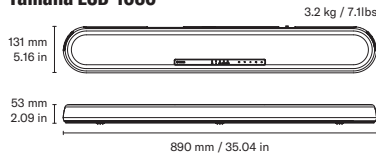

KEY FEATURES

Sophisticated audio video collaboration

- Immersive feeling with clear, dynamic, full-range speaker output by a single, stylish sound bar
- AI camera and microphone unit with 150° wide-angle, high resolution image and beamforming array
- Simple connectivity with laptop and monitor
- Enterprise-demanded functions for easy administration with specialized for installation in conference room spaces
- Quick and seamless installation for modern conference spaces with elegant/ultra-slim design, easy mount kit and built-in gyroscope optimizes sound automatically
- Support for all collaboration platforms and operating systems

One-stop solution from purchase to support

- Simple purchase order and consolidated support window with reliability from Yamaha team

COMPONENTS

Yamaha ESB-1080

Main Unit, Remote Control, Power Code, Optical Digital Audio Cable, Mounting Template, Spacers (x2/sheet), Owner's Manual