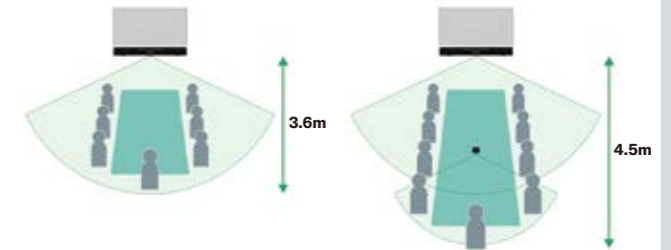

Easy Wall Mount - Wall Bracket Included

- Allows for single person installation
- Pivoting for easy cable connection
- Spacers included to match display depths
- Supports wall conduits

MIDDLE/LARGE CONFERENCE ROOM

– Extension Microphone Solution

Extended Audio Pick Up

- CS-700 audio-pick up is specially optimized for people within about a radius of about 12 ft. (3.5m), the CS-700 Extension Microphone allows you to extend that range