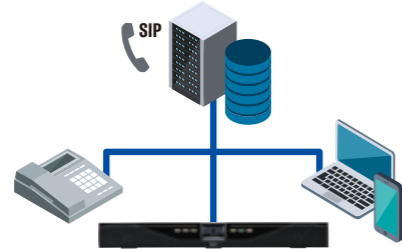

SEAMLESS INTEGRATION TO EXISTING SYSTEM

Full API to Integrate with Room Control Systems

- SSH protocol option

To get the API for your product, please visit <https://uc.yamaha.com/resources/support/api/>

SIP/Call Manager Integration

*CS-700SP Only

- Integrated SIP interface for Call Manager integration
- Supports most VoIP platforms
- Bridge together USB & SIP calls

Easy Management

- Remote administration and management, system notifications (SNMP), provisioning server option, auto configuration support
- Easy local configuration with Web-UI or service application