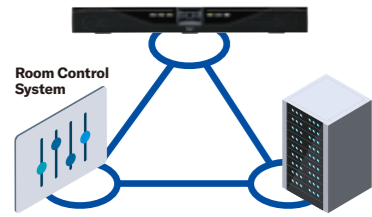

SEAMLESS INTEGRATION TO EXISTING SYSTEM

Full API to Integrate with Room Control Systems

- SSH protocol option

To get the API for your product, please visit <https://uc.yamaha.com/resources/support/api/>

SIP/Call Manager Integration

*CS-700SP Only

- Integrated SIP interface for Call Manager integration
- Supports most VoIP platforms
- Bridge together USB & SIP calls

Easy Management

- Remote administration and management, system notifications (SNMP), provisioning server option, auto configuration support
- Easy local configuration with Web-UI or service application

Easy Wall Mount - Wall Bracket Included

- Allows for single person installation
- Pivoting for easy cable connection
- Spacers included to match display depths
- Supports wall conduits

MIDDLE/LARGE CONFERENCE ROOM