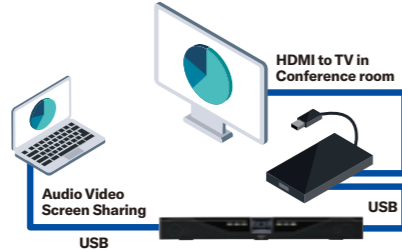

One USB Cable Solution