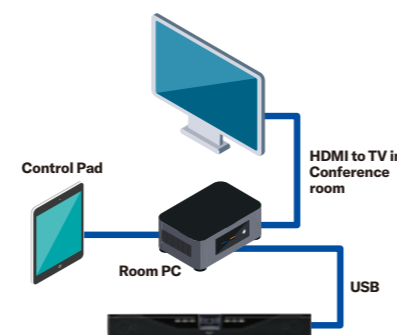

3RD PARTY DEVICE SOLUTION

Extension USB Cable

- Newnex's FireNEX™ uLINK USB 3.0 Active Cable up to 65 ft. (20m)

One USB Cable Solution

- STARTECH USB32DP4K DISPLAYPORT ADAPTER (USB to HDMI Adapter)

Room Solution Configuration

BR-CS-700-SOLUTION-20191002-EN

Video Sound Bar

CS-700

EVEN BETTER TOGETHER.

Equip your huddle room with best-in-class audio and video capabilities with this all-in-one video conferencing system. Designed with smaller spaces in mind, this wall-mounted system features ultra-wideband audio and high-quality video to bring spectacular clarity to all of your communication and collaboration needs.

Easy Wall Mount - Wall Bracket Included

- Allows for single person installation
- Pivoting for easy cable connection
- Spacers included to match display depths
- Supports wall conduits

MIDDLE/LARGE CONFERENCE ROOM