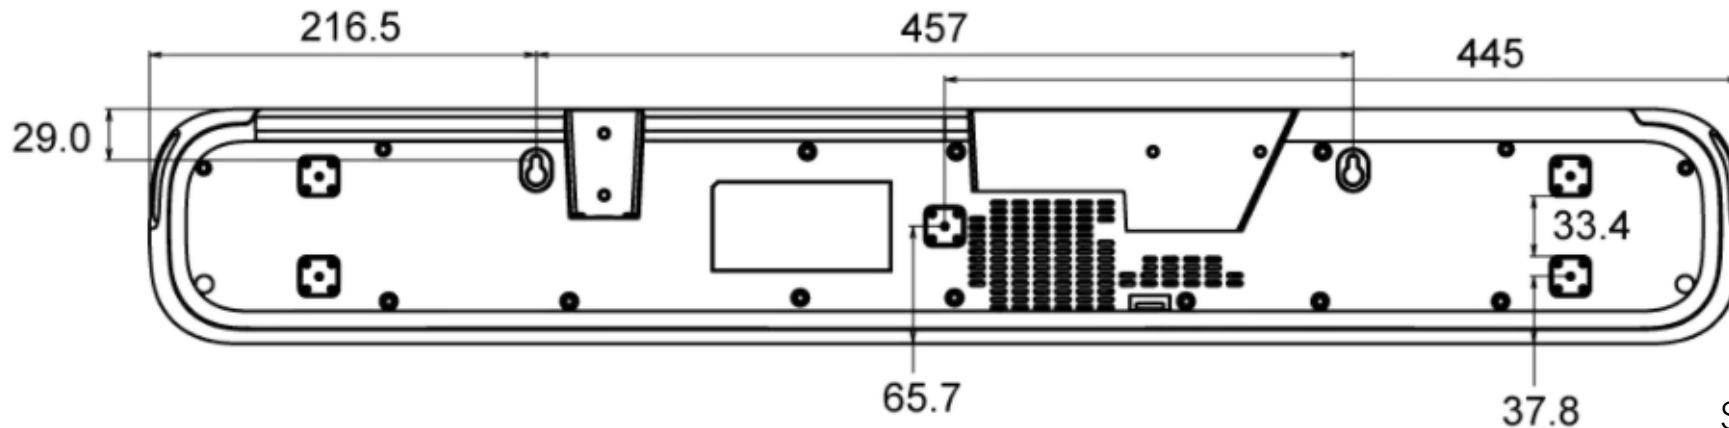

# ESB-1090 Outline View

Mounting the unit on a wall

Scale: mm