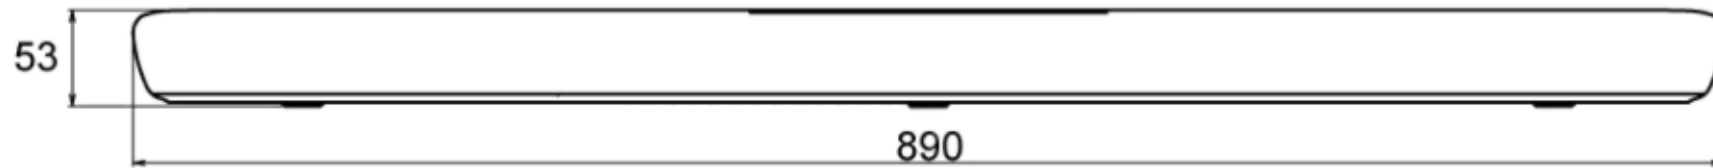

# ESB-1090 Outline View

Mounting the unit on a wall

Scale: mm